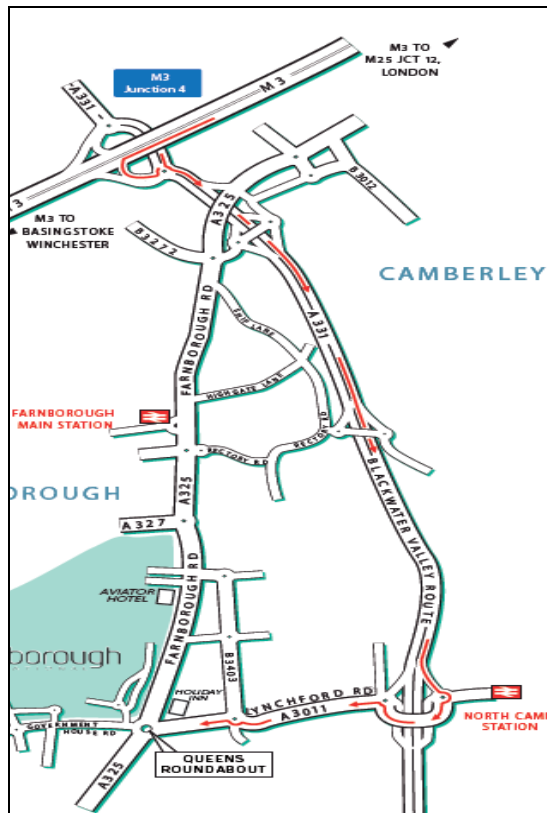

## FIVE, Farnborough

Farnborough International Venue & Events,  
Government House Road,  
Farnborough,  
Hampshire,  
GU14 6FD

## FIVE, Farnborough

Follow the Farnborough/FIVE signs on all major routes. FIVE is situated south west of London, close to Junction 4 of the M3. SatNav users, please use "Aerospace Boulevard" or "GU14 6XL" to be directed to the main FIVE access gate.