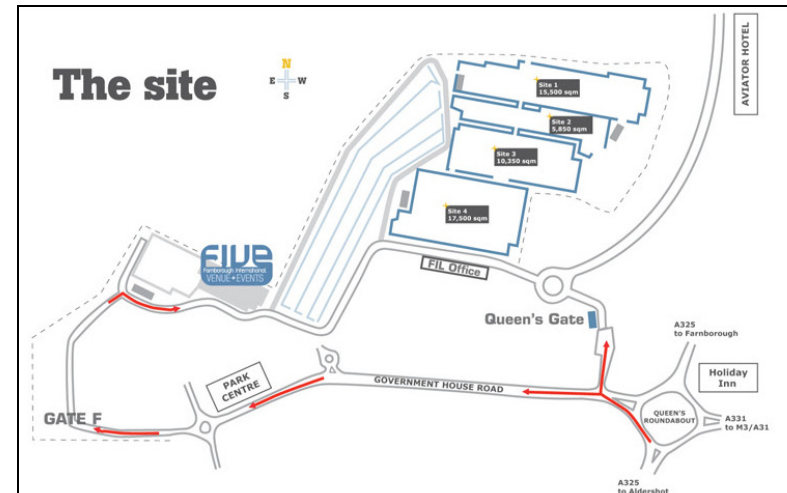

## FIVE, Farnborough

Farnborough International Venue & Events,  
Government House Road,  
Farnborough,  
Hampshire,  
GU14 6FD

## FIVE, Farnborough

Follow the Farnborough/FIVE signs on all major routes. FIVE is situated south west of London, close to Junction 4 of the M3. SatNav users, please use "Aerospace Boulevard" or "GU14 6XL" to be directed to the main FIVE access gate.