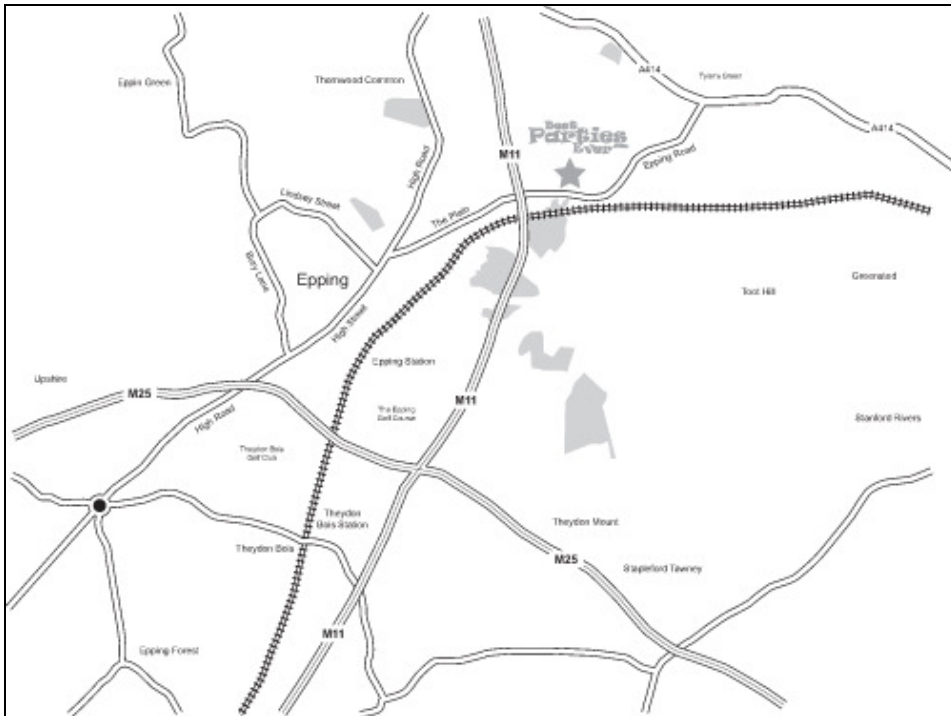

### North Weald Airfield

Merlin Way  
North Weald  
Epping  
Essex  
CM16 6AA

### North Weald Airfield

Merlin Way  
North Weald  
Epping  
Essex  
CM16 6AA

North Weald Airfield is easily accessible by road.  
It is situated approximately 2 miles south east from Junction 7 (Harlow) of the M11 Motorway and is signposted from the motorway roundabout and also off the A414 Harlow - Chelmsford Road.