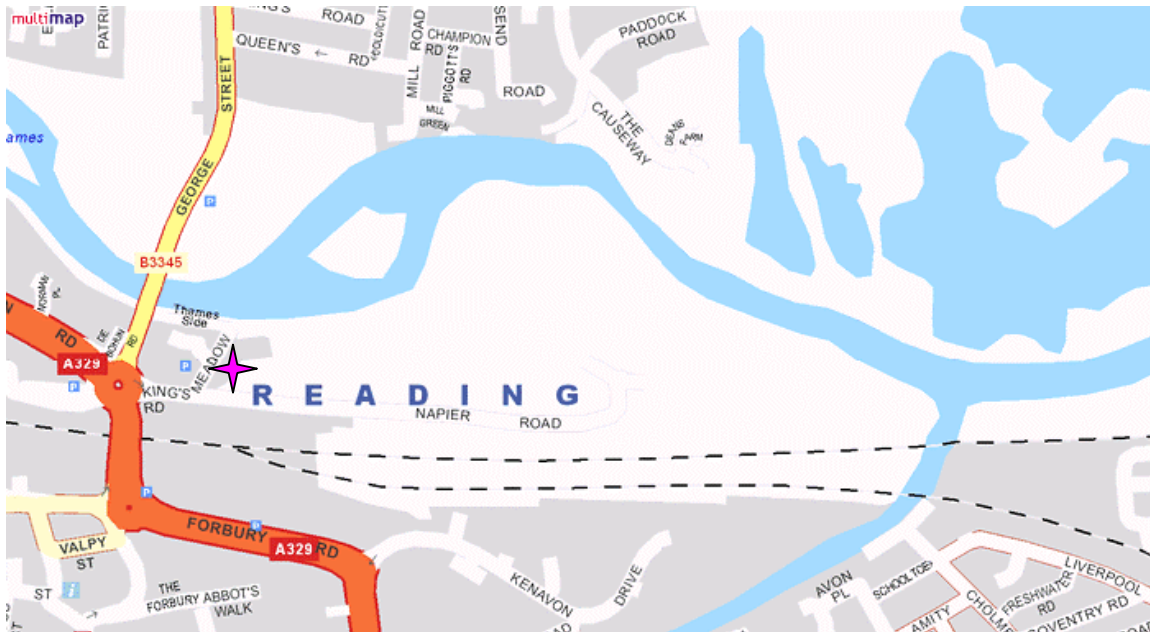

Kings Meadow, Reading

Kings Meadow
Napier Road
Reading
Berkshire
RG1 8DF

From M4

Exit at J11 and follow signs to Reading Town Centre.

Continue through several roundabouts and traffic lights and you will pass under an underpass. When you reach a large roundabout with TGI Fridays on the right, take the 2nd exit. Go straight across the next roundabout and Kings Meadow is approximately 300 yards on the left hand side.