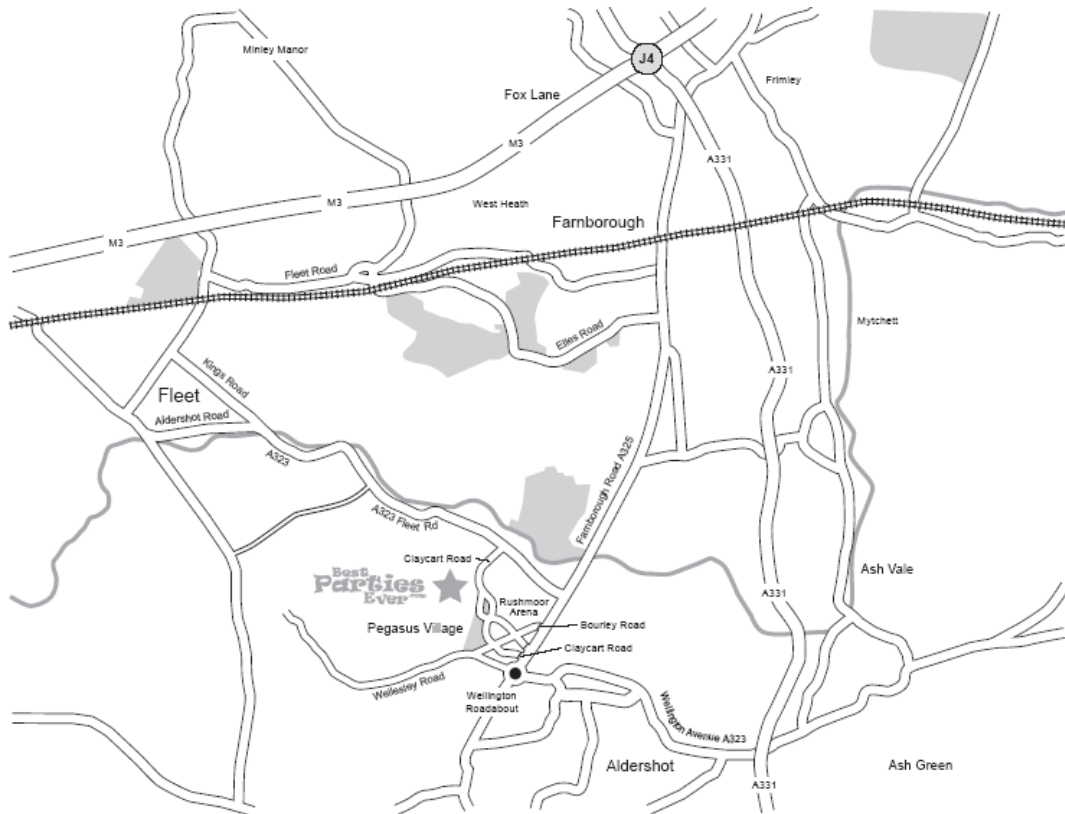

Pegasus Village, Farnborough

Pegasus Village
Claycart Road
Off Wellesley Road
Farnborough
Hampshire
GU11 1PZ

Pegasus Village is situated opposite to Rushmoor Arena

From Farnborough Road, left into Wellesley Road, right into Bourley Road,
left into Claycart Road, Pegasus Village will be on your left.

(There is no entry to Bourley Road or Claycart Road directly from Farnborough
Road, A325, please take Wellesley Road and enter from this direction)